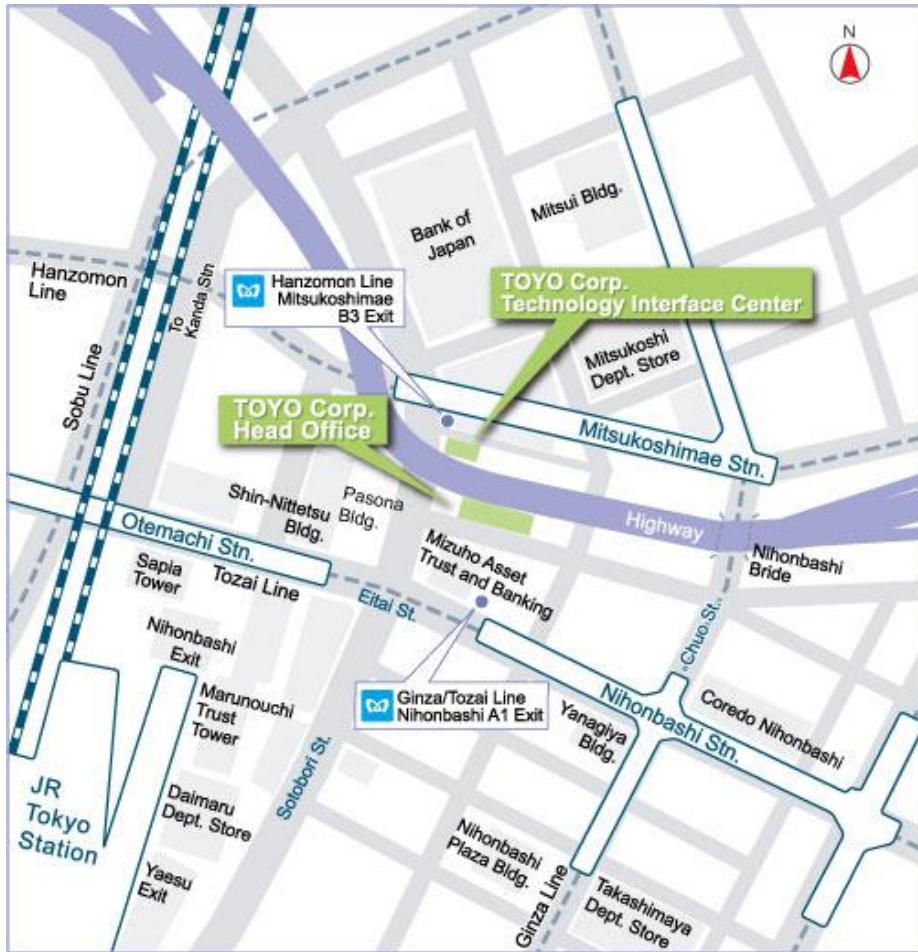

TOYO Corporation

Head Office and TOYO Electro-Technical Center/Technology Interface Center

TOYO Corporation

Head Office and TOYO Electro-Technical Center

1-6, Yaesu 1-chome, Chuo-ku, Tokyo 103-8284, Japan

Tel:+81-(0)3-3279-0771 Fax:+81-(0)3-3246-0645

[Subway]

2-minute walk from Nihonbashi Station A4 Exit of Ginza/Tozai Line

3-minute walk from Mitsukoshimae Station B3 Exit of Hanzomon Line

[JR]

5-minute walk from Yaesu North Exit of Tokyo Station

Technology Interface Center (TI Center)

1-2, Nihonbashi-Hongokucho 1-chome, Chuo-ku, Tokyo 103-0021, Japan

[Subway]

5-minute walk from Nihonbashi Station A4 Exit of Ginza/Tozai Line

1-minute walk from Mitsukoshimae Station B3 Exit of Hanzomon Line

[JR]

5-minute walk from Yaesu North Exit of Tokyo Station